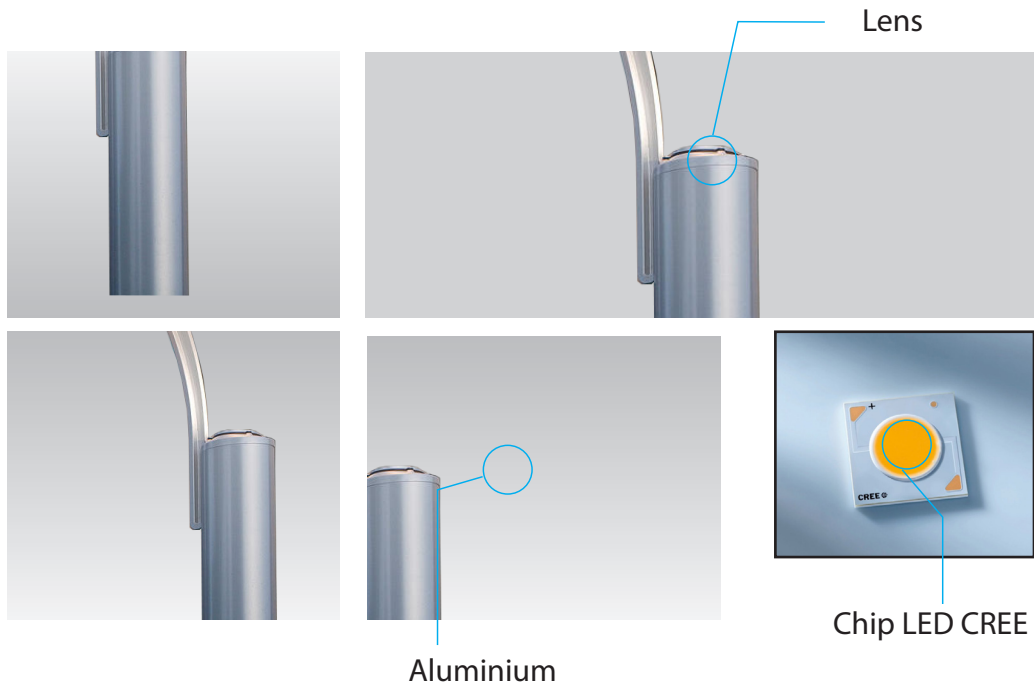

LED POLE LIGHT 50W - SERIES F
PRODUCT OUTDOOR

LED POLE LIGHT 50W

SPECCIFICATION

SPECCIFICATION

- Order Code: PF050W
- Input Voltage: 24VDC, 220V
- Dimension: Ø500x3500mm
- Chip LED: CREE
- Power consumption: 50W
- Lumen Output: 4500 lm
- Material: Aluminium
- Efficiency: 90%
- Environment temperature: from -30° to 60°C
- Color[CRI]: 3000K, 4000k, 5000k
- CRI: >90
- Beam angle: 360°
- IP Rating: IP67
- Life time: 50.000 hour
- Control: ON/OFF, DIM 0 - 10V, DALI, DMX512
- Standards:
 - + RoHS; EMC protection
 - + IEC 62031LED
 - + IEC 60598 Luminaires

LED POLE LIGHT 50W

TECHNICAL DETAILS

TECHNICAL DETAILS

Select Color XX

DIMENSIONS

LED POLE LIGHT 50W

POWER SUPPLIES - INPUT VOTAGE

LED POLE LIGHT 50W - Applications