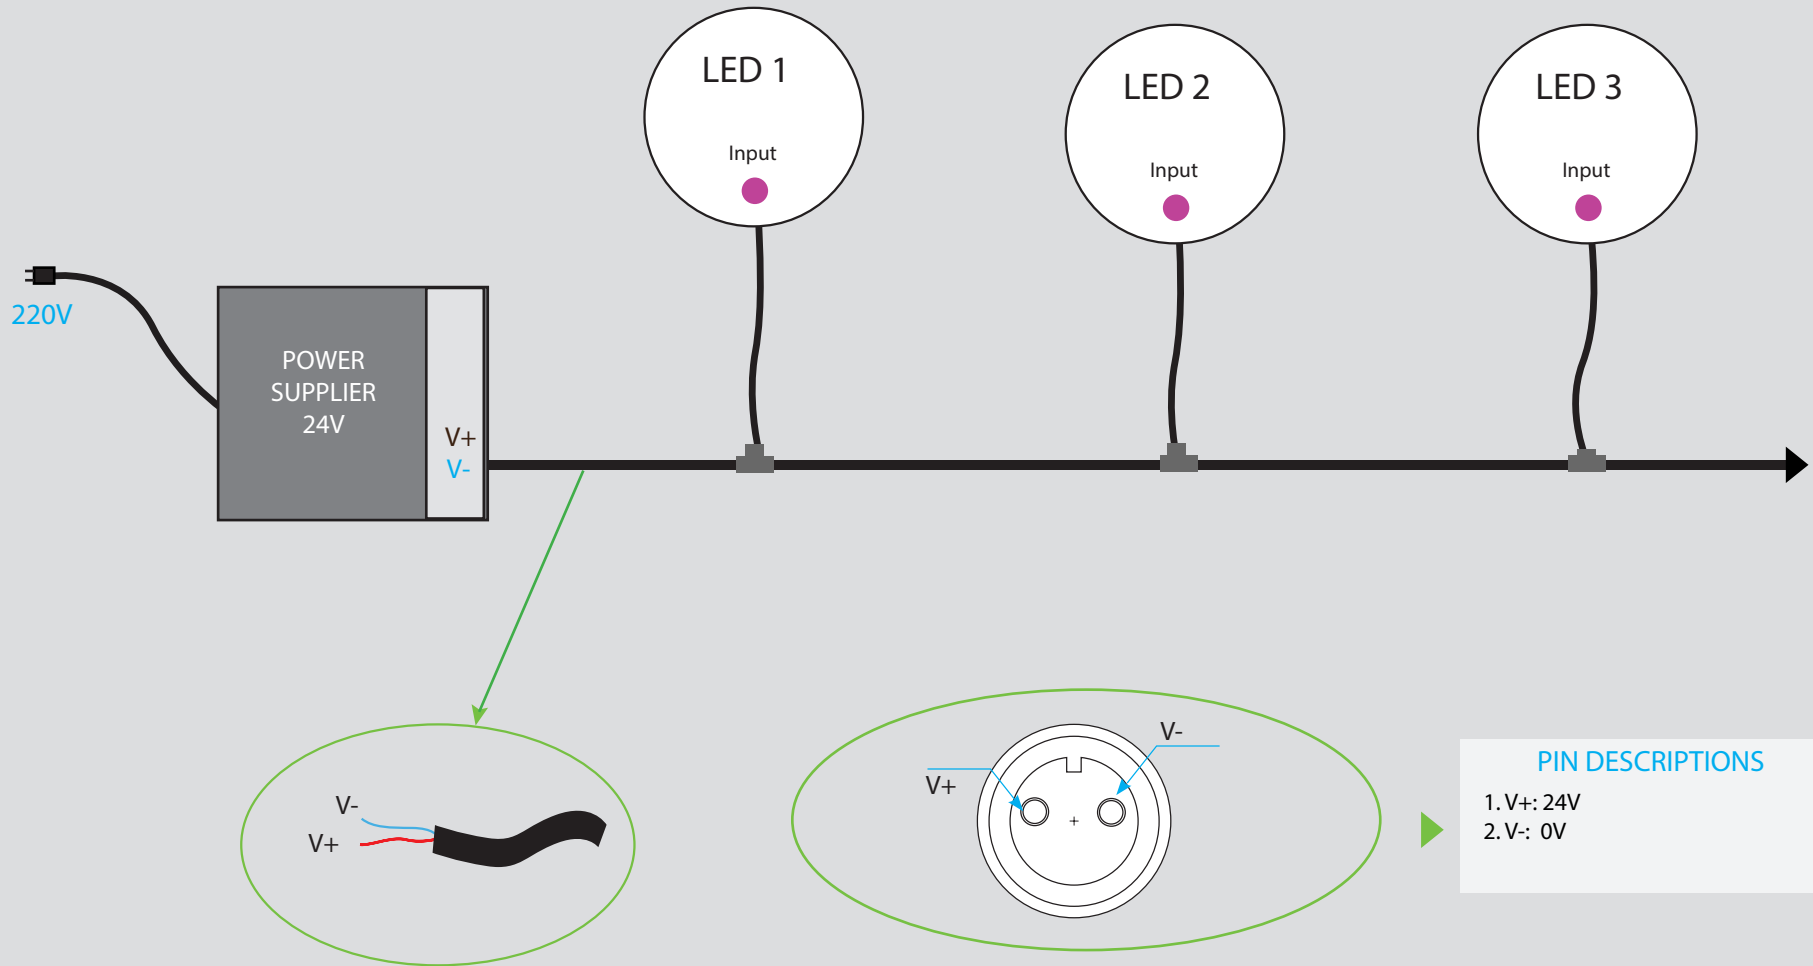

LED POLE LIGHT 50W - SERIES F
PRODUCT OUTDOOR

LED POLE LIGHT 50W

SPECCIFICATION

SPECCIFICATION

- Order Code: PF050W
- Input Voltage: 24VDC, 220V
- Dimension: Ø500x3500mm
- Chip LED: CREE
- Power consumption: 50W
- Lumen Output: 4500 lm
- Material: Aluminium
- Efficiency: 90%
- Environment temperature: from -30° to 60°C
- Color[CRI]: 3000K, 4000k, 5000k
- CRI: >90
- Beam angle: 360°
- IP Rating: IP67
- Life time: 50.000 hour
- Control: ON/OFF, DIM 0 - 10V, DALI, DMX512
- Standards:
 - + RoHS; EMC protection
 - + IEC 62031LED
 - + IEC 60598 Luminaires

LED POLE LIGHT 50W

TECHNICAL DETAILS

TECHNICAL DETAILS

Select Color XX

DIMENSIONS

LED POLE LIGHT 50W

POWER SUPPLIES - INPUT VOTAGE

LED POLE LIGHT 50W - Applications