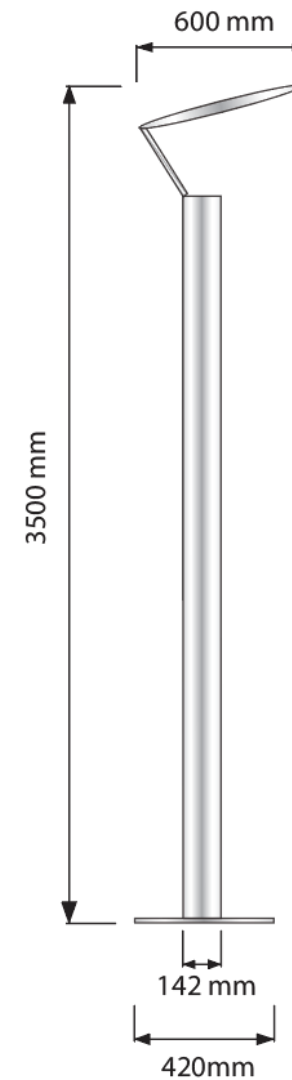

LED POLE LIGHT 50W - SERIES F
PRODUCT OUTDOOR

LED POLE LIGHT 50W

SPECCIFICATION

SPECCIFICATION

- Order Code: PF050W
- Input Voltage: 24VDC, 220V
- Dimension: Ø500x3500mm
- Chip LED: CREE
- Power consumption: 50W
- Lumen Output: 4500 lm
- Material: Aluminium
- Efficiency: 90%
- Environment temperature: from -30° to 60°C
- Color[CRI]: 3000K, 4000k, 5000k
- CRI: >90
- Beam angle: 360°
- IP Rating: IP67
- Life time: 50.000 hour
- Control: ON/OFF, DIM 0 - 10V, DALI, DMX512
- Standards:
 - + RoHS; EMC protection
 - + IEC 62031LED
 - + IEC 60598 Luminaires

LED POLE LIGHT 50W

TECHNICAL DETAILS

TECHNICAL DETAILS

Select Color XX

DIMENSIONS

LED POLE LIGHT 50W

POWER SUPPLIES - INPUT VOTAGE

LED POLE LIGHT 50W - Applications

OUTDOOR

LANDSCAPE

HOTEL/RESTAURANT

FACADE BUILDING

LED POLE LIGHT 50W - Applications

THANKS FOR YOUR
ATTENTION