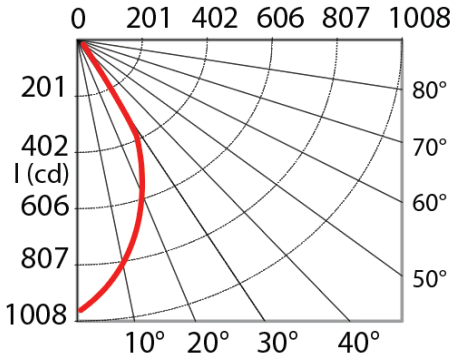

LED DOWNLIGHT 8W

SPECIFICATION

PHOTOMETRIC CURVE