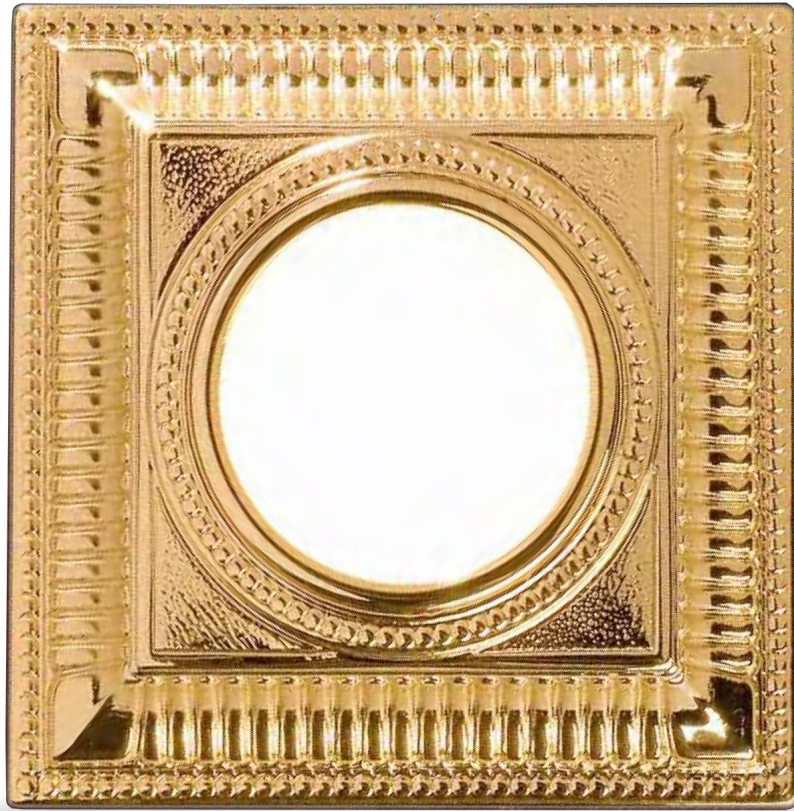

THANKS FOR YOUR
ATTENTION