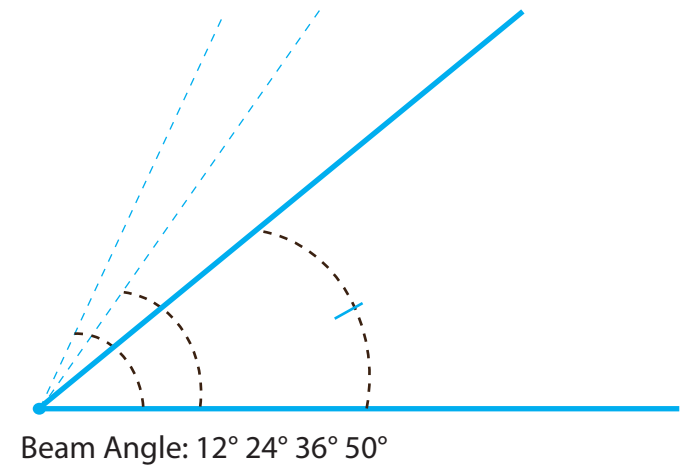

## SPECIFICATION

- Order Code: DE2008
- Input Voltage: 24Vdc, 220Vac, Dimmable
- Dimension: L100xW100xH70 Cutout Ø72 mm
- Chip Leds: CREE
- Power consumption: 8W
- Luminous Flux: 720 lm at 3000K, 8W, CRI>90, 36°
- Material: Aluminium
- Efficiency: 90%
- Environment temperature: from -30° to 60°C
- Color[CRI]: 3000K, 4000K, 5000K, RGBW
- CRI: > 90
- Beam angle: 12° 24° 36° 50°
- IP Rating: IP44
- Life time: 50.000 hours
- Control: ON/OFF, DIM 0 - 10V, DALI, DMX512
- Standards:
  - + RoHS; EMC protection
  - + IEC 62031LED
  - + IEC 60598 Luminaires

## DIMENSIONS