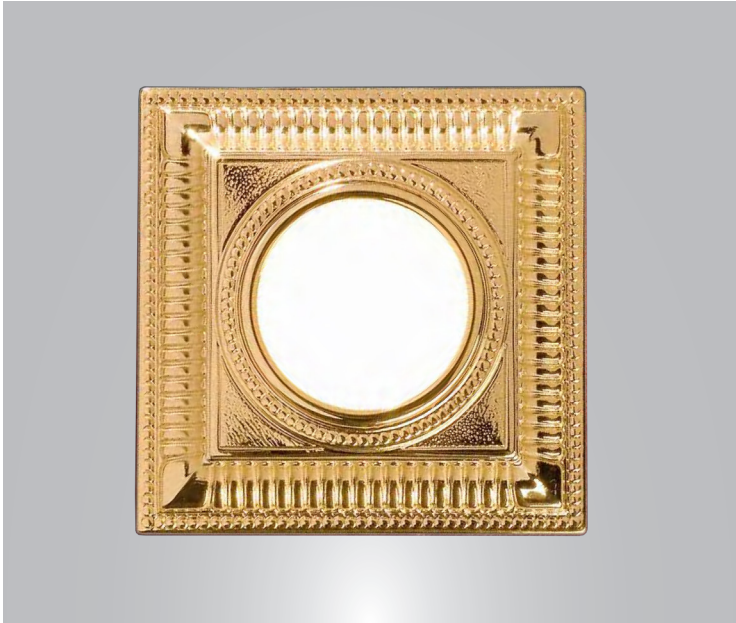

INSTALLATION