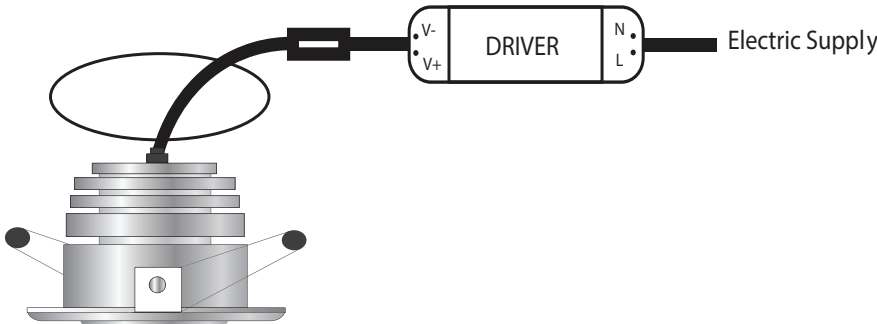

## SPECIFICATION

PHOTOMETRIC CURVE

BEAM 36° AMPLITUDE DIAGRAM

## INSTALLATION