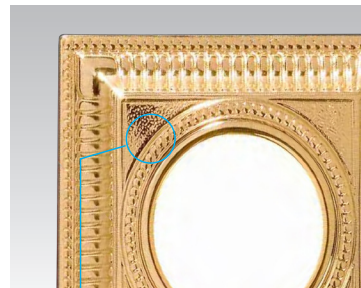

LED DOWNLIGHT 8W

TECHNICAL DETAILS

TECHNICAL DETAILS

Aluminium

Chip LED CREE

DIMENSIONS