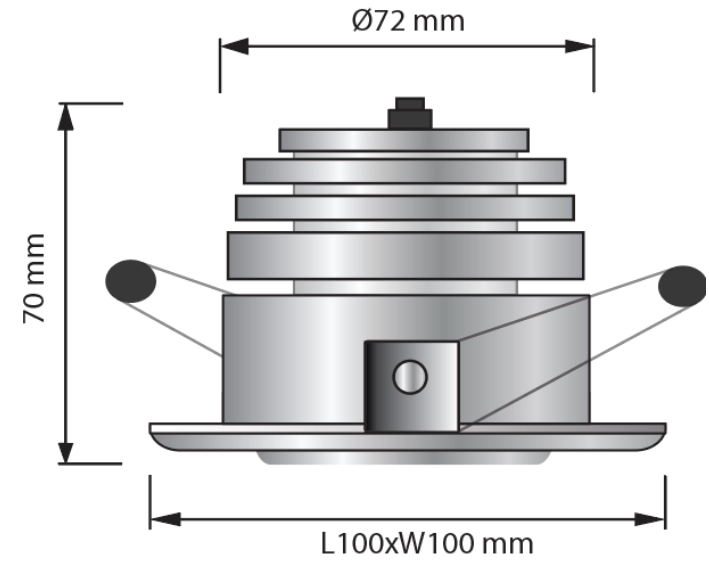

## SPECIFICATION

- Order Code: DE2008
- Input Voltage: 24Vdc, 220Vac, Dimmable
- Dimension: L100xW100xH70 Cutout Ø72 mm
- Chip Leds: CREE
- Power consumption: 8W
- Luminous Flux: 720 lm at 3000K, 8W, CRI>90, 36°
- Material: Aluminium
- Efficiency: 90%
- Environment temperature: from -30° to 60°C
- Color[CRI]: 3000K, 4000K, 5000K, RGBW
- CRI: > 90
- Beam angle: 12° 24° 36° 50°
- IP Rating: IP44
- Life time: 50.000 hours
- Control: ON/OFF, DIM 0 - 10V, DALI, DMX512
- Standards:
  - + RoHS; EMC protection
  - + IEC 62031LED
  - + IEC 60598 Luminaires

## TECHNICAL DETAILS

### TECHNICAL DETAILS

Lens

Aluminium

Chip LED CREE

## DIMENSIONS