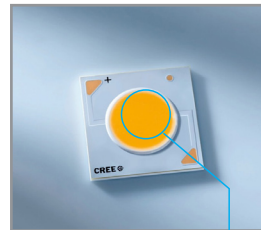

## SPECIFICATION

- Order Code: DE2008
- Input Voltage: 24Vdc, 220Vac, Dimmable
- Dimension: L100xW100xH70 Cutout Ø72 mm
- Chip Leds: CREE
- Power consumption: 8W
- Luminous Flux: 720 lm at 3000K, 8W, CRI>90, 36°
- Material: Aluminium
- Efficiency: 90%
- Environment temperature: from -30° to 60°C
- Color[CRI]: 3000K, 4000K, 5000K, RGBW
- CRI: > 90
- Beam angle: 12° 24° 36° 50°
- IP Rating: IP44
- Life time: 50.000 hours
- Control: ON/OFF, DIM 0 - 10V, DALI, DMX512
- Standards:
  - + RoHS; EMC protection
  - + IEC 62031LED
  - + IEC 60598 Luminaires

### TECHNICAL DETAILS

Lens

Aluminium

Chip LED CREE