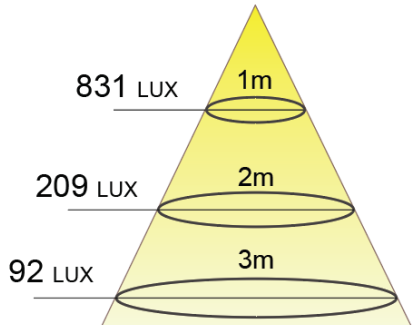

BEAM 36° AMPLITUDE DIAGRAM