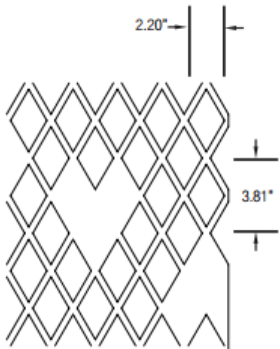

LED POLE LIGHT 40W - SERIES E
PRODUCT OUTDOOR

LED POLE LIGHT 40W

SPECCIFICATION

SPECCIFICATION

- Order Code: PE040
- Input Voltage: 24Vdc, 220V
- Dimension: Ø150x3500 mm
- Chip Leds: CREE
- Power consumption: 40W
- Luminous Flux: 3600Lm at 3000K, 40W, CRI>90, 360°
- Material: Stainless Steel & Acrylic
- Efficiency: 90%
- Environment temperature: from -30° to 60°C
- Color[CRI]: 3000K, 4000k, 5000K, RGBW
- CRI: 90
- Beam angle: No Lens
- IP Rating: IP67
- Life time: 50.000 hours
- Control: ON/OFF, Dimmable
- Standards:
 - + RoHS; EMC protection
 - + IEC 62031LED
 - + IEC 60598 Luminaires

LED POLE LIGHT 40W

TECHNICAL DETAILS

TECHNICAL DETAILS

DIMENSIONS

LED POLE LIGHT 40W

SPECIFICATION

STANDARD SHIELD DESIGNS (CONTINUED)

CONNECTOR IP68