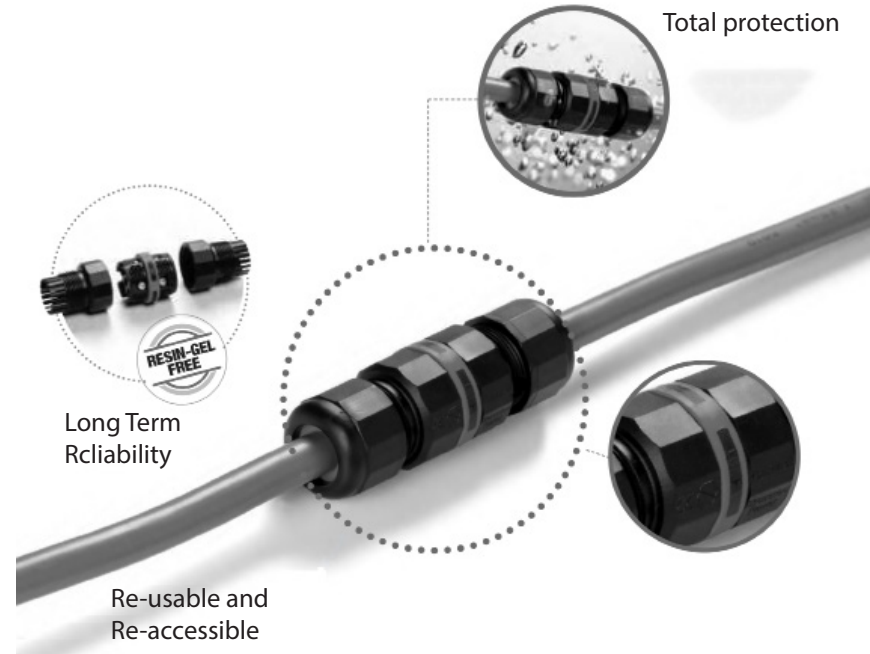

LED POLE LIGHT 40W - SERIES E
PRODUCT OUTDOOR

LED POLE LIGHT 40W

SPECCIFICATION

SPECCIFICATION

- Order Code: PE040
- Input Voltage: 24Vdc, 220V
- Dimension: Ø150x3500 mm
- Chip Leds: CREE
- Power consumption: 40W
- Luminous Flux: 3600Lm at 3000K, 40W, CRI>90, 360°
- Material: Stainless Steel & Acrylic
- Efficiency: 90%
- Environment temperature: from -30° to 60°C
- Color[CRI]: 3000K, 4000k, 5000K, RGBW
- CRI: 90
- Beam angle: No Lens
- IP Rating: IP67
- Life time: 50.000 hours
- Control: ON/OFF, Dimmable
- Standards:
 - + RoHS; EMC protection
 - + IEC 62031LED
 - + IEC 60598 Luminaires

LED POLE LIGHT 40W

TECHNICAL DETAILS

TECHNICAL DETAILS

DIMENSIONS

LED POLE LIGHT 40W

SPECIFICATION

STANDARD SHIELD DESIGNS (CONTINUED)

CONNECTOR IP68