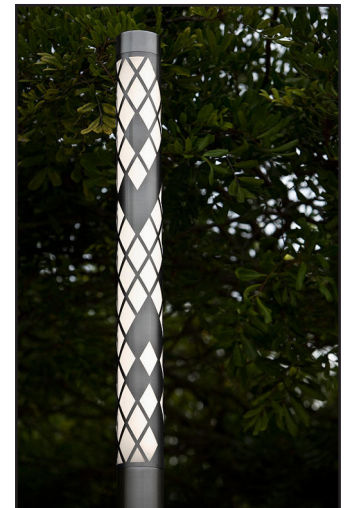

LED POLE LIGHT 40W - SERIES E
PRODUCT OUTDOOR

LED POLE LIGHT 40W

SPECCIFICATION

SPECCIFICATION

- Order Code: PE040
- Input Voltage: 24Vdc, 220V
- Dimension: Ø150x3500 mm
- Chip Leds: CREE
- Power consumption: 40W
- Luminous Flux: 3600Lm at 3000K, 40W, CRI>90, 360°
- Material: Stainless Steel & Acrylic
- Efficiency: 90%
- Environment temperature: from -30° to 60°C
- Color[CRI]: 3000K, 4000k, 5000K, RGBW
- CRI: 90
- Beam angle: No Lens
- IP Rating: IP67
- Life time: 50.000 hours
- Control: ON/OFF, Dimmable
- Standards:
 - + RoHS; EMC protection
 - + IEC 62031LED
 - + IEC 60598 Luminaires

LED POLE LIGHT 40W

TECHNICAL DETAILS

TECHNICAL DETAILS

DIMENSIONS

LED POLE LIGHT 40W

SPECIFICATION

STANDARD SHIELD DESIGNS (CONTINUED)

CONNECTOR IP68

1

2

3

4

LED POLE LIGHT 40W - Applications

OUTDOOR

LANDSCAPE

HOTEL/RESTAURANT

LED POLE LIGHT 40W - Applications

THANKS FOR YOUR
ATTENTION