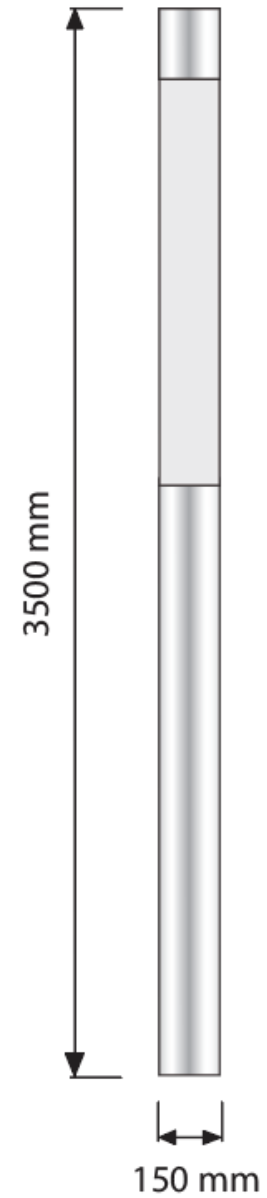

LED POLE LIGHT 40W - SERIES E
PRODUCT OUTDOOR

LED POLE LIGHT 40W

SPECCIFICATION

SPECCIFICATION

- Order Code: PE040
- Input Voltage: 24Vdc, 220V
- Dimension: Ø150x3500 mm
- Chip Leds: CREE
- Power consumption: 40W
- Luminous Flux: 3600Lm at 3000K, 40W, CRI>90, 360°
- Material: Stainless Steel & Acrylic
- Efficiency: 90%
- Environment temperature: from -30° to 60°C
- Color[CRI]: 3000K, 4000k, 5000K, RGBW
- CRI: 90
- Beam angle: No Lens
- IP Rating: IP67
- Life time: 50.000 hours
- Control: ON/OFF, Dimmable
- Standards:
 - + RoHS; EMC protection
 - + IEC 62031LED
 - + IEC 60598 Luminaires

LED POLE LIGHT 40W

TECHNICAL DETAILS

TECHNICAL DETAILS

DIMENSIONS

LED POLE LIGHT 40W

SPECIFICATION

STANDARD SHIELD DESIGNS (CONTINUED)

CONNECTOR IP68

1

2

3

4

LED POLE LIGHT 40W - Applications

OUTDOOR

LANDSCAPE

HOTEL/RESTAURANT

LED POLE LIGHT 40W - Applications

THANKS FOR YOUR
ATTENTION