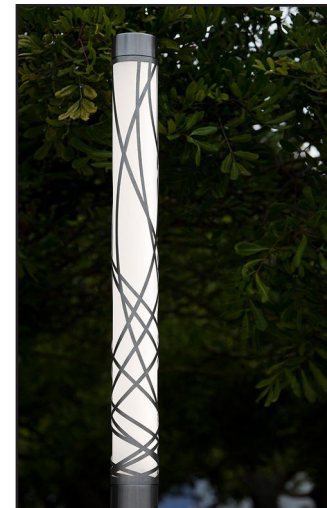

LED POLE LIGHT 40W - SERIES E
PRODUCT OUTDOOR

LED POLE LIGHT 40W

SPECCIFICATION

SPECCIFICATION

- Order Code: PE040
- Input Voltage: 24Vdc, 220V
- Dimension: Ø150x3500 mm
- Chip Leds: CREE
- Power consumption: 40W
- Luminous Flux: 3600Lm at 3000K, 40W, CRI>90, 360°
- Material: Stainless Steel & Acrylic
- Efficiency: 90%
- Environment temperature: from -30° to 60°C
- Color[CRI]: 3000K, 4000k, 5000K, RGBW
- CRI: 90
- Beam angle: No Lens
- IP Rating: IP67
- Life time: 50.000 hours
- Control: ON/OFF, Dimmable
- Standards:
 - + RoHS; EMC protection
 - + IEC 62031LED
 - + IEC 60598 Luminaires

LED POLE LIGHT 40W

TECHNICAL DETAILS

TECHNICAL DETAILS

DIMENSIONS

LED POLE LIGHT 40W

SPECIFICATION

STANDARD SHIELD DESIGNS (CONTINUED)

CONNECTOR IP68

1

2

3

4

LED POLE LIGHT 40W - Applications

OUTDOOR

LANDSCAPE

HOTEL/RESTAURANT

LED POLE LIGHT 40W - Applications

THANKS FOR YOUR
ATTENTION