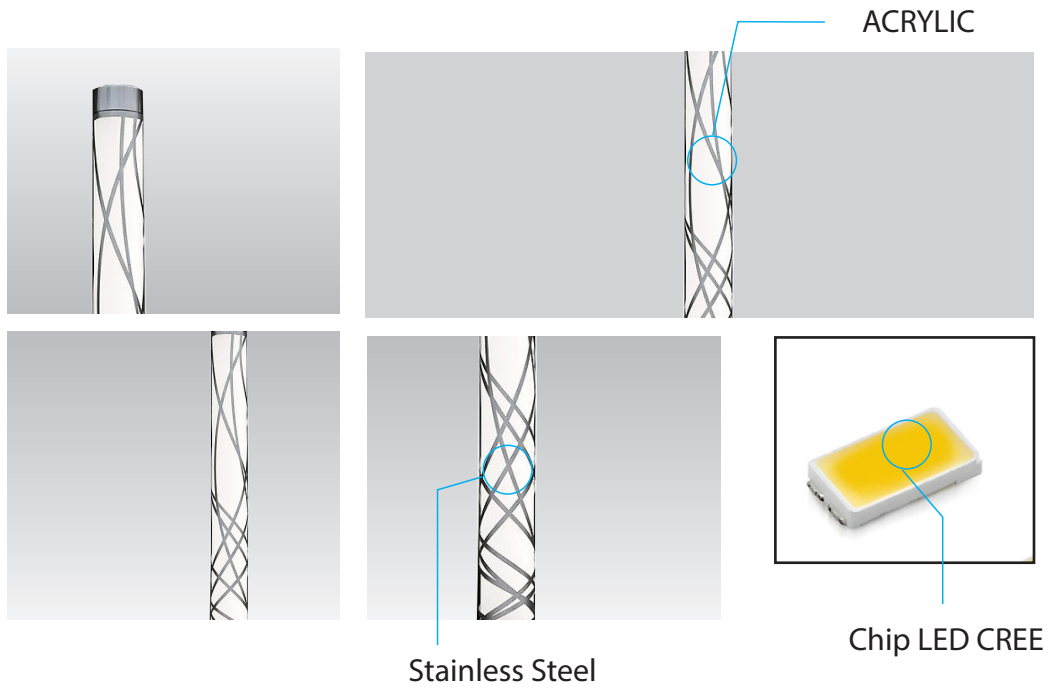

LED POLE LIGHT 40W - SERIES E
PRODUCT OUTDOOR

LED POLE LIGHT 40W

SPECCIFICATION

SPECCIFICATION

- Order Code: PE040
- Input Voltage: 24Vdc, 220V
- Dimension: Ø150x3500 mm
- Chip Leds: CREE
- Power consumption: 40W
- Luminous Flux: 3600Lm at 3000K, 40W, CRI>90, 360°
- Material: Stainless Steel & Acrylic
- Efficiency: 90%
- Environment temperature: from -30° to 60°C
- Color[CRI]: 3000K, 4000k, 5000K, RGBW
- CRI: 90
- Beam angle: No Lens
- IP Rating: IP67
- Life time: 50.000 hours
- Control: ON/OFF, Dimmable
- Standards:
 - + RoHS; EMC protection
 - + IEC 62031LED
 - + IEC 60598 Luminaires

LED POLE LIGHT 40W

TECHNICAL DETAILS

TECHNICAL DETAILS

DIMENSIONS

LED POLE LIGHT 40W

SPECIFICATION

STANDARD SHIELD DESIGNS (CONTINUED)

CONNECTOR IP68