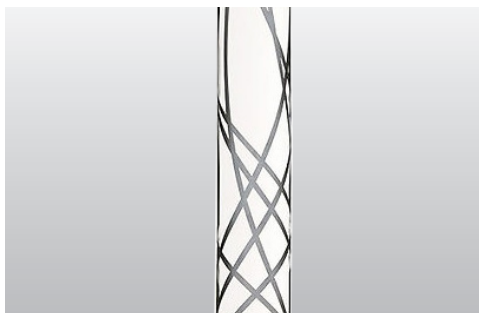

LED POLE LIGHT 40W - SERIES E
PRODUCT OUTDOOR

LED POLE LIGHT 40W

SPECCIFICATION

SPECCIFICATION

- Order Code: PE040
- Input Voltage: 24Vdc, 220V
- Dimension: Ø150x3500 mm
- Chip Leds: CREE
- Power consumption: 40W
- Luminous Flux: 3600Lm at 3000K, 40W, CRI>90, 360°
- Material: Stainless Steel & Acrylic
- Efficiency: 90%
- Environment temperature: from -30° to 60°C
- Color[CRI]: 3000K, 4000k, 5000K, RGBW
- CRI: 90
- Beam angle: No Lens
- IP Rating: IP67
- Life time: 50.000 hours
- Control: ON/OFF, Dimmable
- Standards:
 - + RoHS; EMC protection
 - + IEC 62031LED
 - + IEC 60598 Luminaires

LED POLE LIGHT 40W

TECHNICAL DETAILS

TECHNICAL DETAILS

DIMENSIONS

LED POLE LIGHT 40W

SPECIFICATION

STANDARD SHIELD DESIGNS (CONTINUED)

CONNECTOR IP68

1

2

3

4

LED POLE LIGHT 40W - Applications

OUTDOOR

LANDSCAPE

HOTEL/RESTAURANT