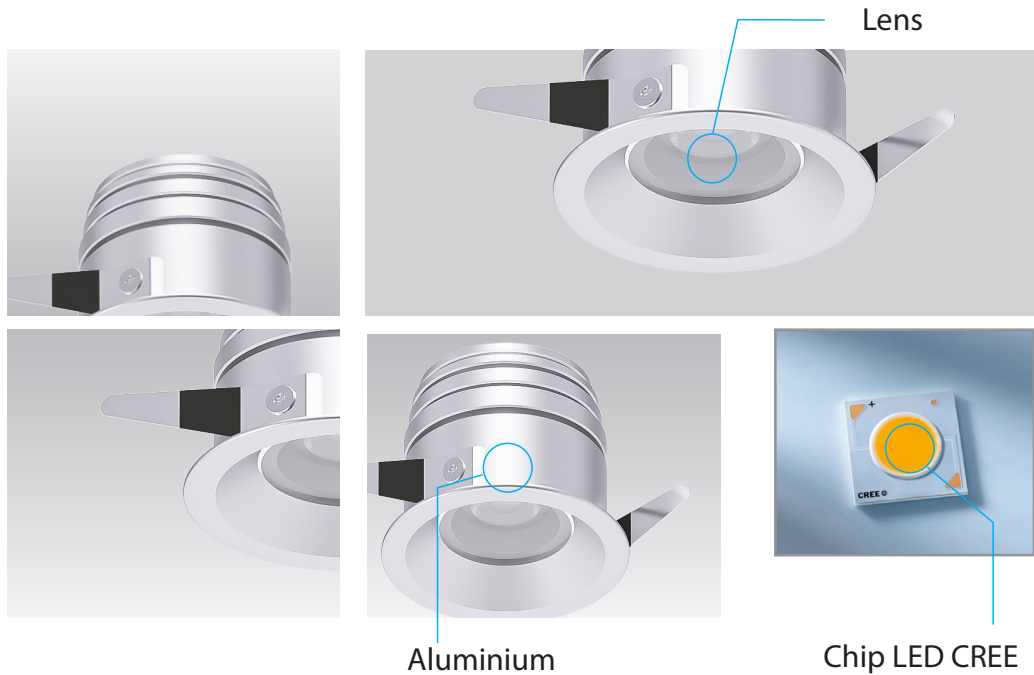

LED DOWNLIGHT 9W - SERIES A
PRODUCT INDOOR

LED DOWNLIGHT 9W

SPECIFICATION

SPECIFICATION

- Order Code: DA009
- Input Voltage: 24Vdc, 220Vac, Dimmable
- Dimension: Ø80xH70 Cutout Ø72 mm
- Chip Leds: CREE
- Power consumption: 9W
- Luminous Flux: 810Lm at 3000K, 9W, CRI>90, 36°
- Material: Aluminium
- Efficiency: 90%
- Environment temperature: from -30° to 60°C
- Color[CRI]: 3000K, 4000K, 5000K
- CRI: 90
- Beam angle: 12° 25° 36° 50°
- IP Rating: IP44 (Update IP67)
- Life time: 50.000 hours
- Control: ON/OFF, 0 - 10V, DALI, DMX
- Standards:
 - + RoHS; EMC protection
 - + IEC 62031LED
 - + IEC 60598 Luminaires

LED DOWNLIGHT 9W

TECHNICAL DETAILS

TECHNICAL DETAILS

Legace

Select Color XX

DIMENSIONS

LED DOWNLIGHT 9W

SPECIFICATION

9W 3000K

PHOTOMETRIC CURVE BEAM 36° AMPLITUDE DIAGRAM

INSTALLATION

LED DOWNLIGHT 9W- Applications

INDOOR

OFFICE

HOTEL/RESTAURANT

LED DOWNLIGHT 9W - Applications