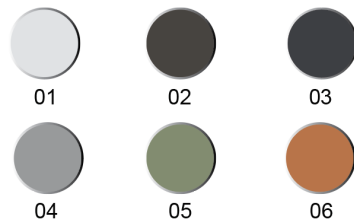

LED DOWNLIGHT 9W - SERIES A
PRODUCT INDOOR

LED DOWNLIGHT 9W

SPECIFICATION

SPECIFICATION

- Order Code: DA009
- Input Voltage: 24Vdc, 220Vac, Dimmable
- Dimension: Ø80xH70 Cutout Ø72 mm
- Chip Leds: CREE
- Power consumption: 9W
- Luminous Flux: 810Lm at 3000K, 9W, CRI>90, 36°
- Material: Aluminium
- Efficiency: 90%
- Environment temperature: from -30° to 60°C
- Color[CRI]: 3000K, 4000K, 5000K
- CRI: 90
- Beam angle: 12° 25° 36° 50°
- IP Rating: IP44 (Update IP67)
- Life time: 50.000 hours
- Control: ON/OFF, 0 - 10V, DALI, DMX
- Standards:
 - + RoHS; EMC protection
 - + IEC 62031LED
 - + IEC 60598 Luminaires

LED DOWNLIGHT 9W

TECHNICAL DETAILS

TECHNICAL DETAILS

Legace

Select Color XX

DIMENSIONS

LED DOWNLIGHT 9W

SPECIFICATION