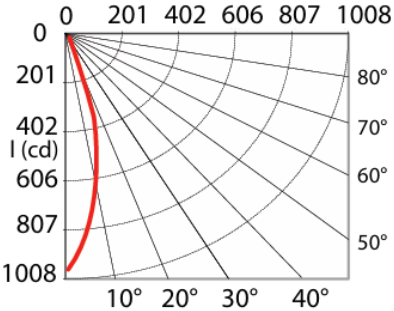

LED DOWNLIGHT 9W

SPECIFICATION

9W 3000K

PHOTOMETRIC CURVE BEAM 36° AMPLITUDE DIAGRAM