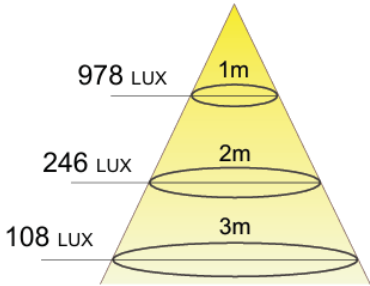

LED DOWNLIGHT 9W

SPECIFICATION

9W 3000K

PHOTOMETRIC CURVE BEAM 36° AMPLITUDE DIAGRAM