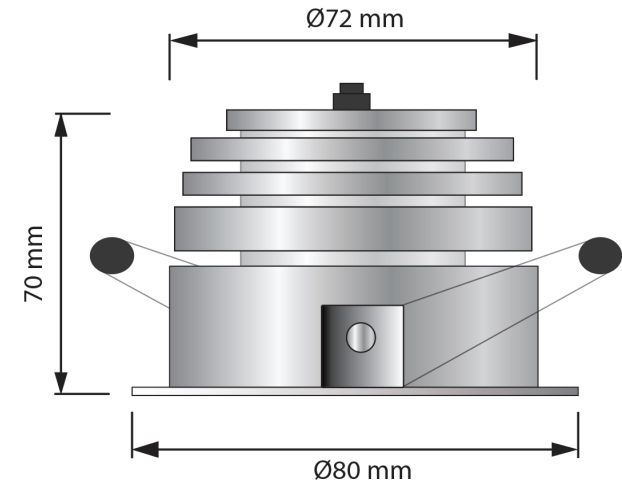

LED DOWNLIGHT 9W - SERIES A
PRODUCT INDOOR

LED DOWNLIGHT 9W

SPECIFICATION

SPECIFICATION

- Order Code: DA009
- Input Voltage: 24Vdc, 220Vac, Dimmable
- Dimension: Ø80xH70 Cutout Ø72 mm
- Chip Leds: CREE
- Power consumption: 9W
- Luminous Flux: 810Lm at 3000K, 9W, CRI>90, 36°
- Material: Aluminium
- Efficiency: 90%
- Environment temperature: from -30° to 60°C
- Color[CRI]: 3000K, 4000K, 5000K
- CRI: 90
- Beam angle: 12° 25° 36° 50°
- IP Rating: IP44 (Update IP67)
- Life time: 50.000 hours
- Control: ON/OFF, 0 - 10V, DALI, DMX
- Standards:
 - + RoHS; EMC protection
 - + IEC 62031LED
 - + IEC 60598 Luminaires

LED DOWNLIGHT 9W

TECHNICAL DETAILS

TECHNICAL DETAILS

Legace

Select Color XX

DIMENSIONS

LED DOWNLIGHT 9W

SPECIFICATION

9W 3000K

PHOTOMETRIC CURVE BEAM 36° AMPLITUDE DIAGRAM

INSTALLATION

LED DOWNLIGHT 9W- Applications

INDOOR

OFFICE

HOTEL/RESTAURANT

LED DOWNLIGHT 9W - Applications