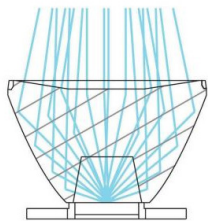

LED DOWNLIGHT 9W - SERIES A
PRODUCT INDOOR

LED DOWNLIGHT 9W

SPECIFICATION

SPECIFICATION

- Order Code: DA009
- Input Voltage: 24Vdc, 220Vac, Dimmable
- Dimension: Ø80xH70 Cutout Ø72 mm
- Chip Leds: CREE
- Power consumption: 9W
- Luminous Flux: 810Lm at 3000K, 9W, CRI>90, 36°
- Material: Aluminium
- Efficiency: 90%
- Environment temperature: from -30° to 60°C
- Color[CRI]: 3000K, 4000K, 5000K
- CRI: 90
- Beam angle: 12° 25° 36° 50°
- IP Rating: IP44 (Update IP67)
- Life time: 50.000 hours
- Control: ON/OFF, 0 - 10V, DALI, DMX
- Standards:
 - + RoHS; EMC protection
 - + IEC 62031LED
 - + IEC 60598 Luminaires

LED DOWNLIGHT 9W

TECHNICAL DETAILS

TECHNICAL DETAILS

Legace

Select Color XX

DIMENSIONS

LED DOWNLIGHT 9W

SPECIFICATION