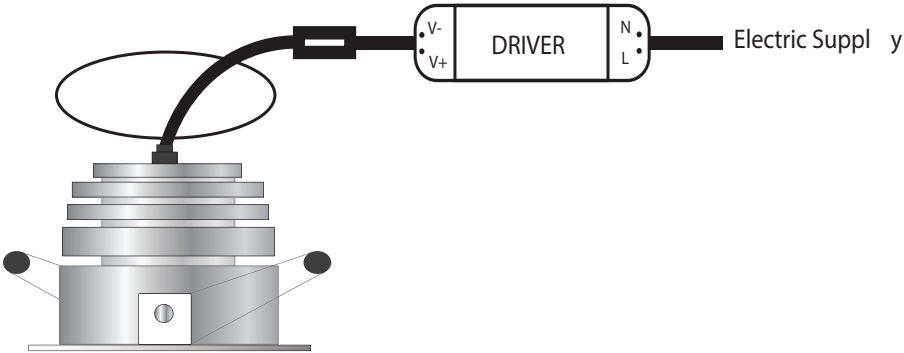

INSTALLATION