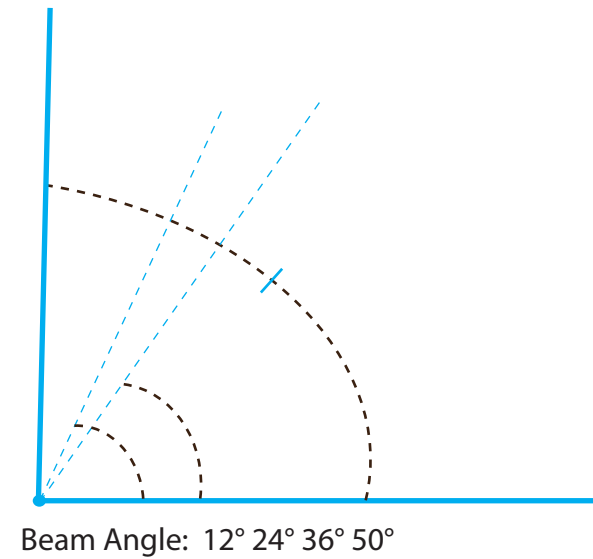

LED DOWNLIGHT 9W - SERIES A
PRODUCT INDOOR

LED DOWNLIGHT 9W

SPECIFICATION

SPECIFICATION

- Order Code: DA009
- Input Voltage: 24Vdc, 220Vac, Dimmable
- Dimension: Ø80xH70 Cutout Ø72 mm
- Chip Leds: CREE
- Power consumption: 9W
- Luminous Flux: 810Lm at 3000K, 9W, CRI>90, 36°
- Material: Aluminium
- Efficiency: 90%
- Environment temperature: from -30° to 60°C
- Color[CRI]: 3000K, 4000K, 5000K
- CRI: 90
- Beam angle: 12° 25° 36° 50°
- IP Rating: IP44 (Update IP67)
- Life time: 50.000 hours
- Control: ON/OFF, 0 - 10V, DALI, DMX
- Standards:
 - + RoHS; EMC protection
 - + IEC 62031LED
 - + IEC 60598 Luminaires

LED DOWNLIGHT 9W

TECHNICAL DETAILS

TECHNICAL DETAILS

Legace

Select Color XX

DIMENSIONS

LED DOWNLIGHT 9W

SPECIFICATION